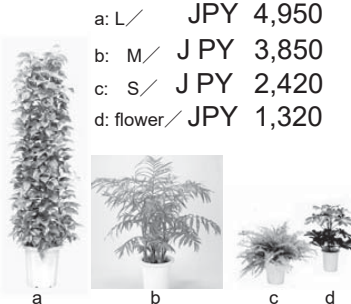

PS-36B Panel Stand

* please use double sided tape to fix
 your panel.

250mm x 250mm / h900mm~1,800mm
JPY 2,200

UNIT :mm

HM-1,2 Flower Box

HM-1:w1,800 x d230 x h750
¥ 24,200
 HM-2:w1,300 x d230 x h750
¥ 17,600

UNIT :mm

HM-3a,b,c,d Plant

a: L / **JPY 4,950**
 b: M / **JPY 3,850**
 c: S / **JPY 2,420**
 d: flower / **JPY 1,320**

UT-21 a,b White Cloth (Fabric)

a:w1,800~w1,200 for table cloth **JPY 3,520**
 b:w900/1m **JPY 660**